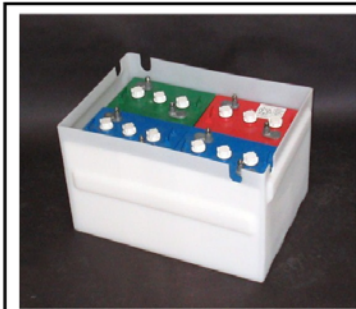

GC2

Base only	With lid on
15 1/16"	15 3/8"
10 15/16"	11 5/16"
12 7/8"	13 1/8"

2 x 6V GC (Side by Side)

GC2-E

Base only	With lid on
21 3/4"	22 3/8"
7 3/4"	8 1/2"
13"	13 3/8"

2 x 6V GC (End to End)

GC2-4

Base only	With lid on
21 9/16"	22 3/8"
14 7/8"	15 1/2"
12 1/2"	12 7/8"

4 x 6V GC batteries

L-16-2

Base only	With lid on
15 1/4"	15 3/4"
13"	13 9/16"
18 5/8"	19"

2 x tall L-16 batteries

L-16-4

Base only	With lid on
25 11/16"	26 5/16"
15 7/16"	16 1/4"
18 1/2"	18 15/16"

4 x L-16 batteries

Length
Width
Height
Holds

*Measurements are
OUTSIDE dimensions*

*Boxes are stackable, but
not nestable*

*Manufactured in natural
/ white colour*

*Universal cable holes on
all boxes*