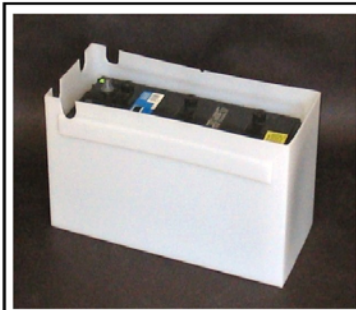

Battery Boxes

Every Battery Box is shipped complete with lid

4-D

Base only	With lid on
22 1/16"	23"
9 9/16"	10 3/8"
11 1/16"	11 5/16"

1 x 4-D battery

8-D

Base only	With lid on
22 1/8"	23"
12 1/4"	10 3/8"
11 3/16"	11 3/8"

1 x 8-D battery

30-H

Base only	With lid on
14 1/8"	14 3/4"
7 5/8"	8 3/16"
10 5/8"	10 13/16"

1 x 30-H battery

J-250

Base only	With lid on
15 1/4"	15 3/4"
12 15/16"	13 9/16"
12 5/8"	13"

2 x J-250 battery

Length
Width
Height
Holds

Length
Width
Height
Holds

*Measurements are
OUTSIDE dimensions*

*Boxes are stackable, but
not nestable*

*Manufactured in natural
/ white colour*

*Universal cable holes on
all boxes*