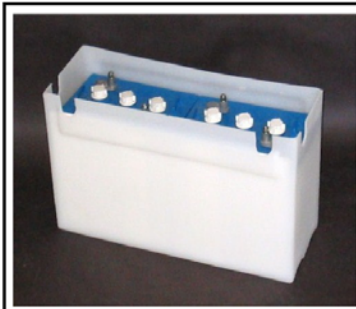

Battery Boxes

Every Battery Box is shipped complete with lid

4-D

Base only	With lid on
22 1/16"	23"
9 9/16"	10 3/8"
11 1/16"	11 5/16"

1 x 4-D battery

8-D

Base only	With lid on
22 1/8"	23"
12 1/4"	10 3/8"
11 3/16"	11 3/8"

1 x 8-D battery

30-H

Base only	With lid on
14 1/8"	14 3/4"
7 5/8"	8 3/16"
10 5/8"	10 13/16"

1 x 30-H battery

J-250

Base only	With lid on
15 1/4"	15 3/4"
12 15/16"	13 9/16"
12 5/8"	13"

2 x J-250 battery

Length
Width
Height
Holds

GC2

Base only	With lid on
15 1/16"	15 3/8"
10 15/16"	11 5/16"
12 7/8"	13 1/8"

2 x 6V GC (Side by Side)

GC2-E

Base only	With lid on
21 3/4"	22 3/8"
7 3/4"	8 1/2"
13"	13 3/8"

2 x 6V GC (End to End)

GC2-4

Base only	With lid on
21 9/16"	22 3/8"
14 7/8"	15 1/2"
12 1/2"	12 7/8"

Length
Width
Height
Holds

*Measurements are
OUTSIDE dimensions*

*Boxes are stackable, but
not nestable*

*Manufactured in natural
/ white colour*

*Universal cable holes on
all boxes*